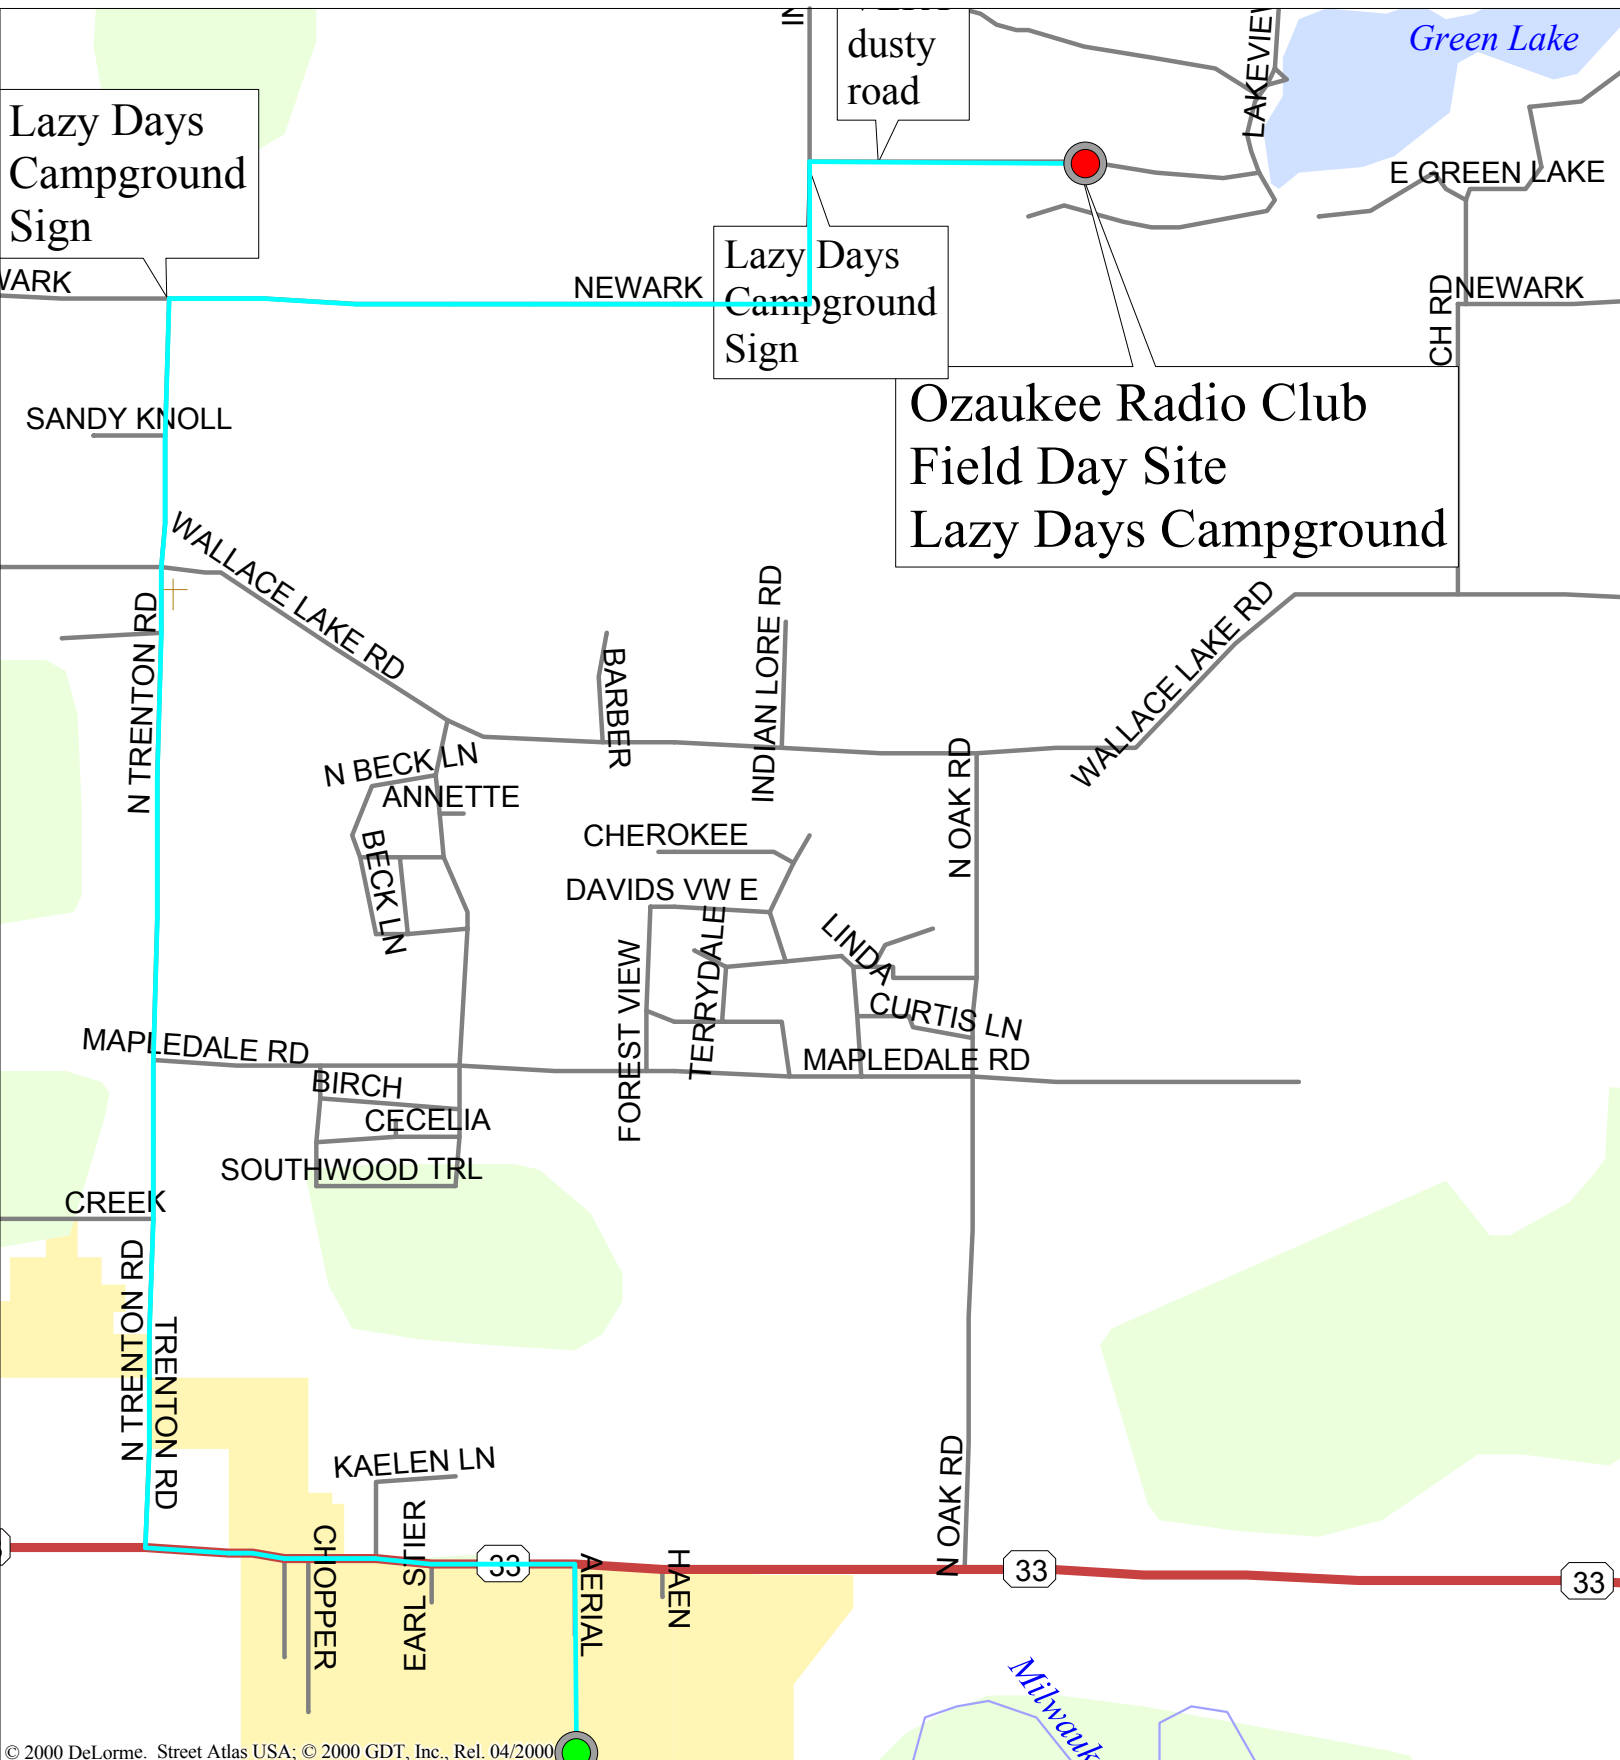

# Ozaukee Radio Club Field Day Site

© 2000 DeLorme. Street Atlas USA; © 2000 GDT, Inc., Rel. 04/2000

Mag 14.00  
Sun Jun 15 16:06 2003

Scale 1:18,750 (at center)

2000 Feet

500 Meters

Local Road

State Route

Cemetery

Population Center